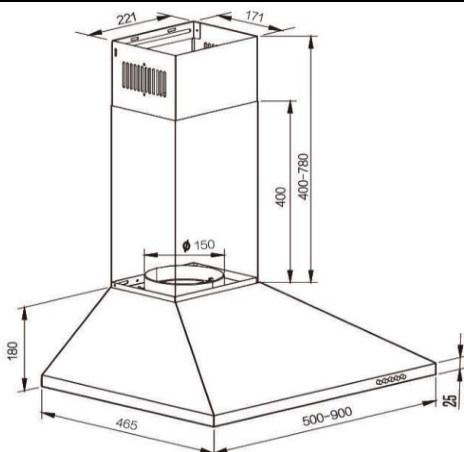

Appliance Data Sheet

Product Type	Cooker Hood
Product Code	UBSCH60SS.1
	Product Description
	60cm Stainless Steel Chimney Hood
	

Features / Specification

Barcode	8422248618700
Colour	Silver
Hood Width	600mm
Fan Speeds	3
Extraction Rate (EU66)	361.9m ³ /h
Lights	1 x 1.5W Rectangle LED
Grease Filter	2 x Aluminium Filters
Controls	Push Buttons
Noise Level	65 dB (A)
Carbon Filters	2 x SCF2
Air Outlet Diameter	150mm
Motor Rating	220-240V - 50Hz - 65W
Appliance Height	Min 580mm / Max 960mm
Chimney Dimensions	400mm + 400mm x 221mm x 171mm

Dimensions & Technical Information

Product Dimensions (WxDxH)	600 x 465 x 580/960 mm
Packed Dimensions (WxDxH)	650 x 245 x 520mm
Product Weight (kg)	8.5 kg Packed / 7kg Unpacked
Max Power	66.5W
Cable / Plug	1.5m / Hardwired
Supply Connection	3A